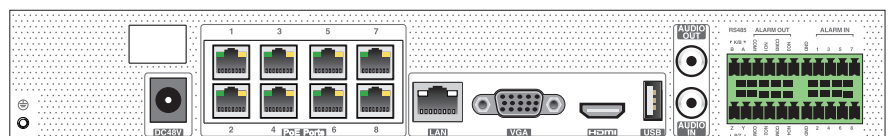

SPECIFICATION	VIPER-NVR-AI-8BB
System	
Compression	Standard H.265 / H.264
OS	Embedded Linux
Video	
Network Input	8 CH IPC input
Network Bandwidth	80Mbps / 80Mbps (access / transfer)
Network Access Format	8MP / 5MP / 4MP / 3MP / 1080P / 960P / 720P@25 / 30fps
Output	HDMI x 1: 4K x 2K / 1920 x 1080 / 1280 x 1024 / 1024 x 768 VGA x 1: 1920 x 1080 / 1280 x 1024 / 1024 x 768
Audio	
Network Input	8 CH IPC audio input
2-way Audio	RCA x 1
Local Output	RCA x 1
Record	
Record Stream	Dual stream recording
Resolution	8MP / 5MP / 4MP / 3MP / 1080P / 960P / 720P
Mode	Manual, timer, motion, sensor
Playback	
Simultaneous Playback	Max 8 CH
Search	Time slice / time / event / tag search
Smart Search	Highlighted colour to display the camera record in a certain period of time, different colours refers to different record events
Function	Play, pause, FF, FB, digital zoom, etc.
Alarm	
Mode	Manual, sensor, motion, exception
Input	8 CH local alarm input, support 8 CH IPC alarm input
Output	4 CH
Triggering	Record, snap, preset, e-mail, etc.