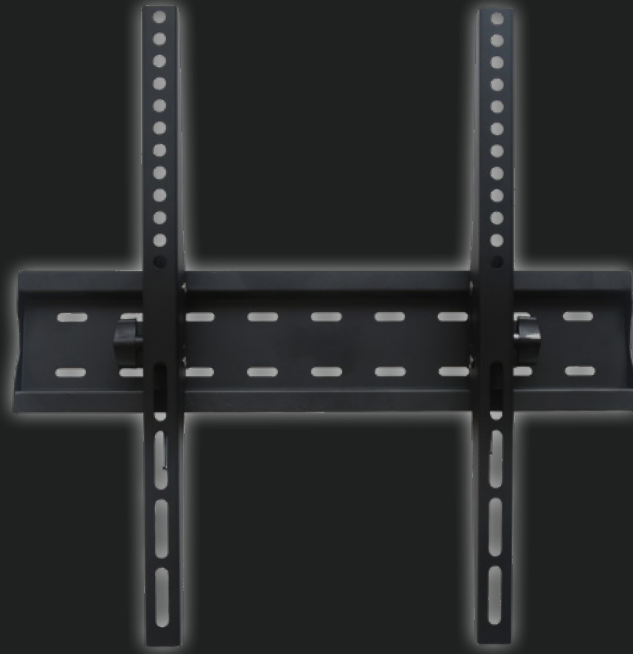

TILT MONITOR BRACKET (32" to 47")

Titus

CODE: TITUS-TV005

Screen Size	32" to 47"
Tilt Adjustment	-8° to +8°
Loading Capacity	Up to 45kg (99lbs)
VESA Standard	400mm x 400mm
Net Weight	1.05kg