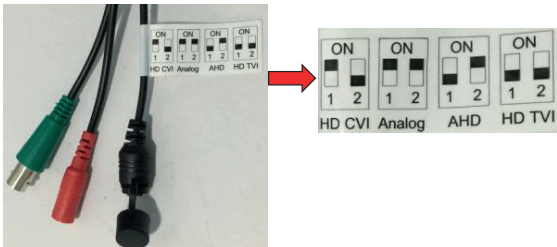

QVIS® | 4-IN-1 TURRET CAMERA

1080P FULL HD DIGITAL CAMERA • AHD • TVI • CVI • 960H

KEY FEATURES

- 1080P / 2.4MP
- Day & night
- DNR noise reduction
- IP66 rating
- Wide dynamic range (WDR)
- Armoured housing

VIDEO OUTPUT

SPECIFICATION	Q-TUR-FB24
CAMERA	
Image Sensor	1/2.7" 1080P Full HD digital image sensor
Signal System	PAL / NTSC
Active Pixels	1928(H) x 1088(V)
Lens	3.6mm MP Fixed Lens
Angle of View	H:97°
Horizontal Resolution	1080P
S/N Ratio	>50 dB (AGC off)
Min Illumination	0 Lux (IR ON - IR-cut technology)
Menu	UTC Control
Language	ENG / CHN / ITA / SPA
Auto Electronic Shutter	PAL:1/50 - 1/100,000 sec NTSC:1/60 - 1/100,000 sec
DNR	0-15
D-WDR	ON/OFF
Auto Gain Control	Built-in
Video Output	AHD / TVI / CVI / CVBS Factory default is AHD
Power Supply	DC12V±10%
Current Consumption	70 mA (IR OFF), 230 mA (IR ON)
IR Led	24 pcs
IR Distance in Effect	Up to 25M
IP Rating	IP66
Storage Temperature	-50°C ~ +90°C
Operating Temperature	-30°C ~ +70°C
Dimension	Φ93mm x 80mm
Weight	350g