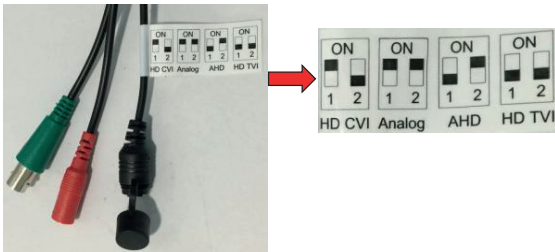

QVIS® | 4-IN-1 TURRET CAMERA

1080P FULL HD DIGITAL CAMERA • AHD • TVI • CVI • 960H

KEY FEATURES

- 1080P / 2.4MP
- Day & night
- DNR noise reduction
- IP66 rating
- Wide dynamic range (WDR)
- Armoured housing

VIDEO OUTPUT

SPECIFICATION	Q-TUR-FW24
CAMERA	
Image Sensor	1/2.7" 1080P Full HD digital image sensor
Signal System	PAL / NTSC
Active Pixels	1928(H) x 1088(V)
Lens	3.6mm MP Fixed Lens
Angle of View	H:97°
Horizontal Resolution	1080P
S/N Ratio	>50 dB (AGC off)
Min Illumination	0 Lux (IR ON - IR-cut technology)
Menu	UTC Control
Language	ENG / CHN / ITA / SPA
Auto Electronic Shutter	PAL:1/50 - 1/100,000 sec NTSC:1/60 - 1/100,000 sec
DNR	0-15
D-WDR	ON/OFF
Auto Gain Control	Built-in
Video Output	AHD / TVI / CVI / CVBS Factory default is AHD
Power Supply	DC12V±10%
Current Consumption	70 mA (IR OFF), 310 mA (IR ON)
IR Led	24 pcs
IR Distance in Effect	Up to 25M
IP Rating	IP66
Storage Temperature	-50°C ~ +90°C
Operating Temperature	-30°C ~ +70°C
Dimension	Φ93mm x 80mm
Weight	350g