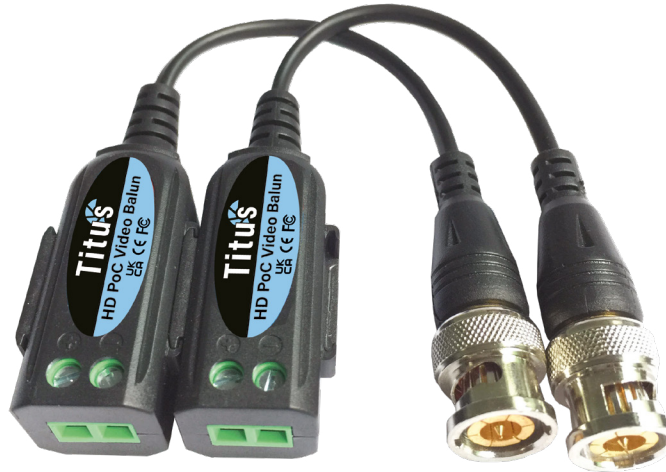

Titus

A PURETECH Brand

POC & HD Video Balun (Screw Terminal, 1CH)

CODE: TD-TT-POC-4K

Specifications

Real-Time Transmission over UTP	Cat 5E/6
Compatibility	HD-TVI/CVI/AHD/CVBS/POC Analogue Camera
Crosstalk & Noise	Low Crosstalk & Noise Suppression, 60dB Immunity
Connector	Male BNC
Surge Protection	2Kv
Design	Wave-Filter & Anti-Static
Transmission	Power and Video over one Twist Pair Cable
Interference Rejection	Supported
Operating Frequency	DC to 71 MHz
Common/Differential Mode Rejection	15KHz to 71MHz; 60 dB typ
Impedance	Coax: Male BNC 75Ω unbalanced; UTP, screw terminal block 100Ω balanced
Attenuation	1.5 dB typ
Network Wiring	One Unshielded Twisted Pair (for each video signal); 24-16 AWG (0.5-1.31mm)
Category Type	UTP Cat 5e/6
DC Loop Resistance	52 ohms per 1,000ft (18 ohms per 100m)
Differential Capacitance	19 pF/ft max (62 pF/m max)
POC Power	36V~48V
Video Input/Output	Male BNC Connector; Tool-Less Screw Terminal Block
Protection (Video Input)	2KV(common mode), 10/700us IEC61000-4-5
Protection (Video Output)	2KV(differential mode), 10/700us IEC61000-4-5
Dimensions	38.4mm x 18.6mm x 19.5mm (excluding cable & connector)
Net Weight	0.22kg

A PURETECH Brand

POC & HD Video Balun (Screw Terminal, 1CH)

CODE: TD-TT-POC-4K

Specifications	
Operation Temperature	-20 to 55 °C
Operation Humidity	0% to 95%
Material	ABS Plastic

Transmission (with Power)

Input Power	Distance	Output Voltage	Output Current	Load Capacity
DC48V 500mA	10m	47.45V	200mA	9.49W
	30m	46.81V	200mA	9.36W
	50m	45.57V	200mA	9.1W
	100m	44.33V	200mA	8.87W
	150m	41.81V	200mA	8.36W
Peak Current > 450mA and Peak Power > 10W				