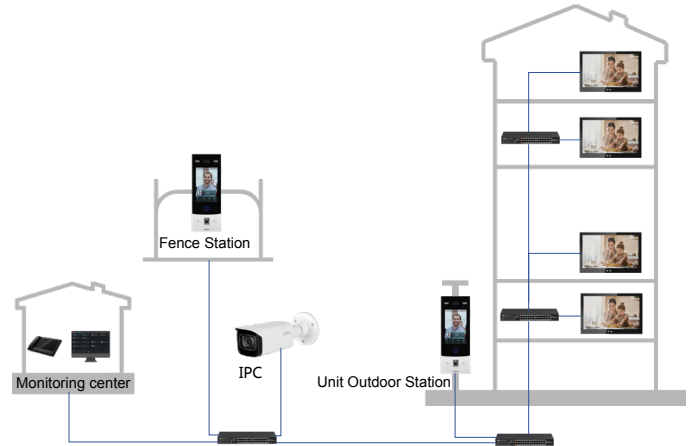

Product Dimensions	260 mm×170 mm×15 mm (10.24"×6.69"×0.59") (ports are not counted) 260 mm×170 mm×25.4 mm (convex) (10.24"×6.69"×1") (ports are counted)
Operating Temperature	-10°C to +55°C (+14°F to +131°F)
Operating Humidity	10%RH–95%RH (Non-condensing)
Operating Altitude	Less than 3,000 meters (9842.52 ft)
Power Consumption	≤1.5W (standby), ≤7W (working)
Net Weight	770g (1.70lb)
Gross Weight	1.1kg (2.43lb)

Application