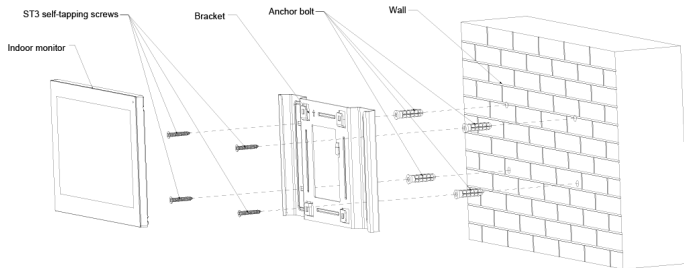

Product Dimensions	260 mm×170 mm×15 mm (10.24"×6.69"×0.59") (ports are not counted) 260 mm×170 mm×25.4 mm (convex) (10.24"×6.69"×1") (ports are counted)
Operating Temperature	-10°C to +55°C (+14°F to +131°F)
Operating Humidity	10%RH–95%RH (Non-condensing)
Operating Altitude	Less than 3,000 meters (9842.52 ft)
Power Consumption	≤1.5W (standby), ≤7W (working)
Net Weight	770g (1.70lb)
Gross Weight	1.1kg (2.43lb)

Application

Ordering Information

Type	Model	Description
Digital Indoor Monitor	DHI-VTH5341G-W	Android 10-inch digital indoor monitor

Installation

Dimensions (mm[inch])